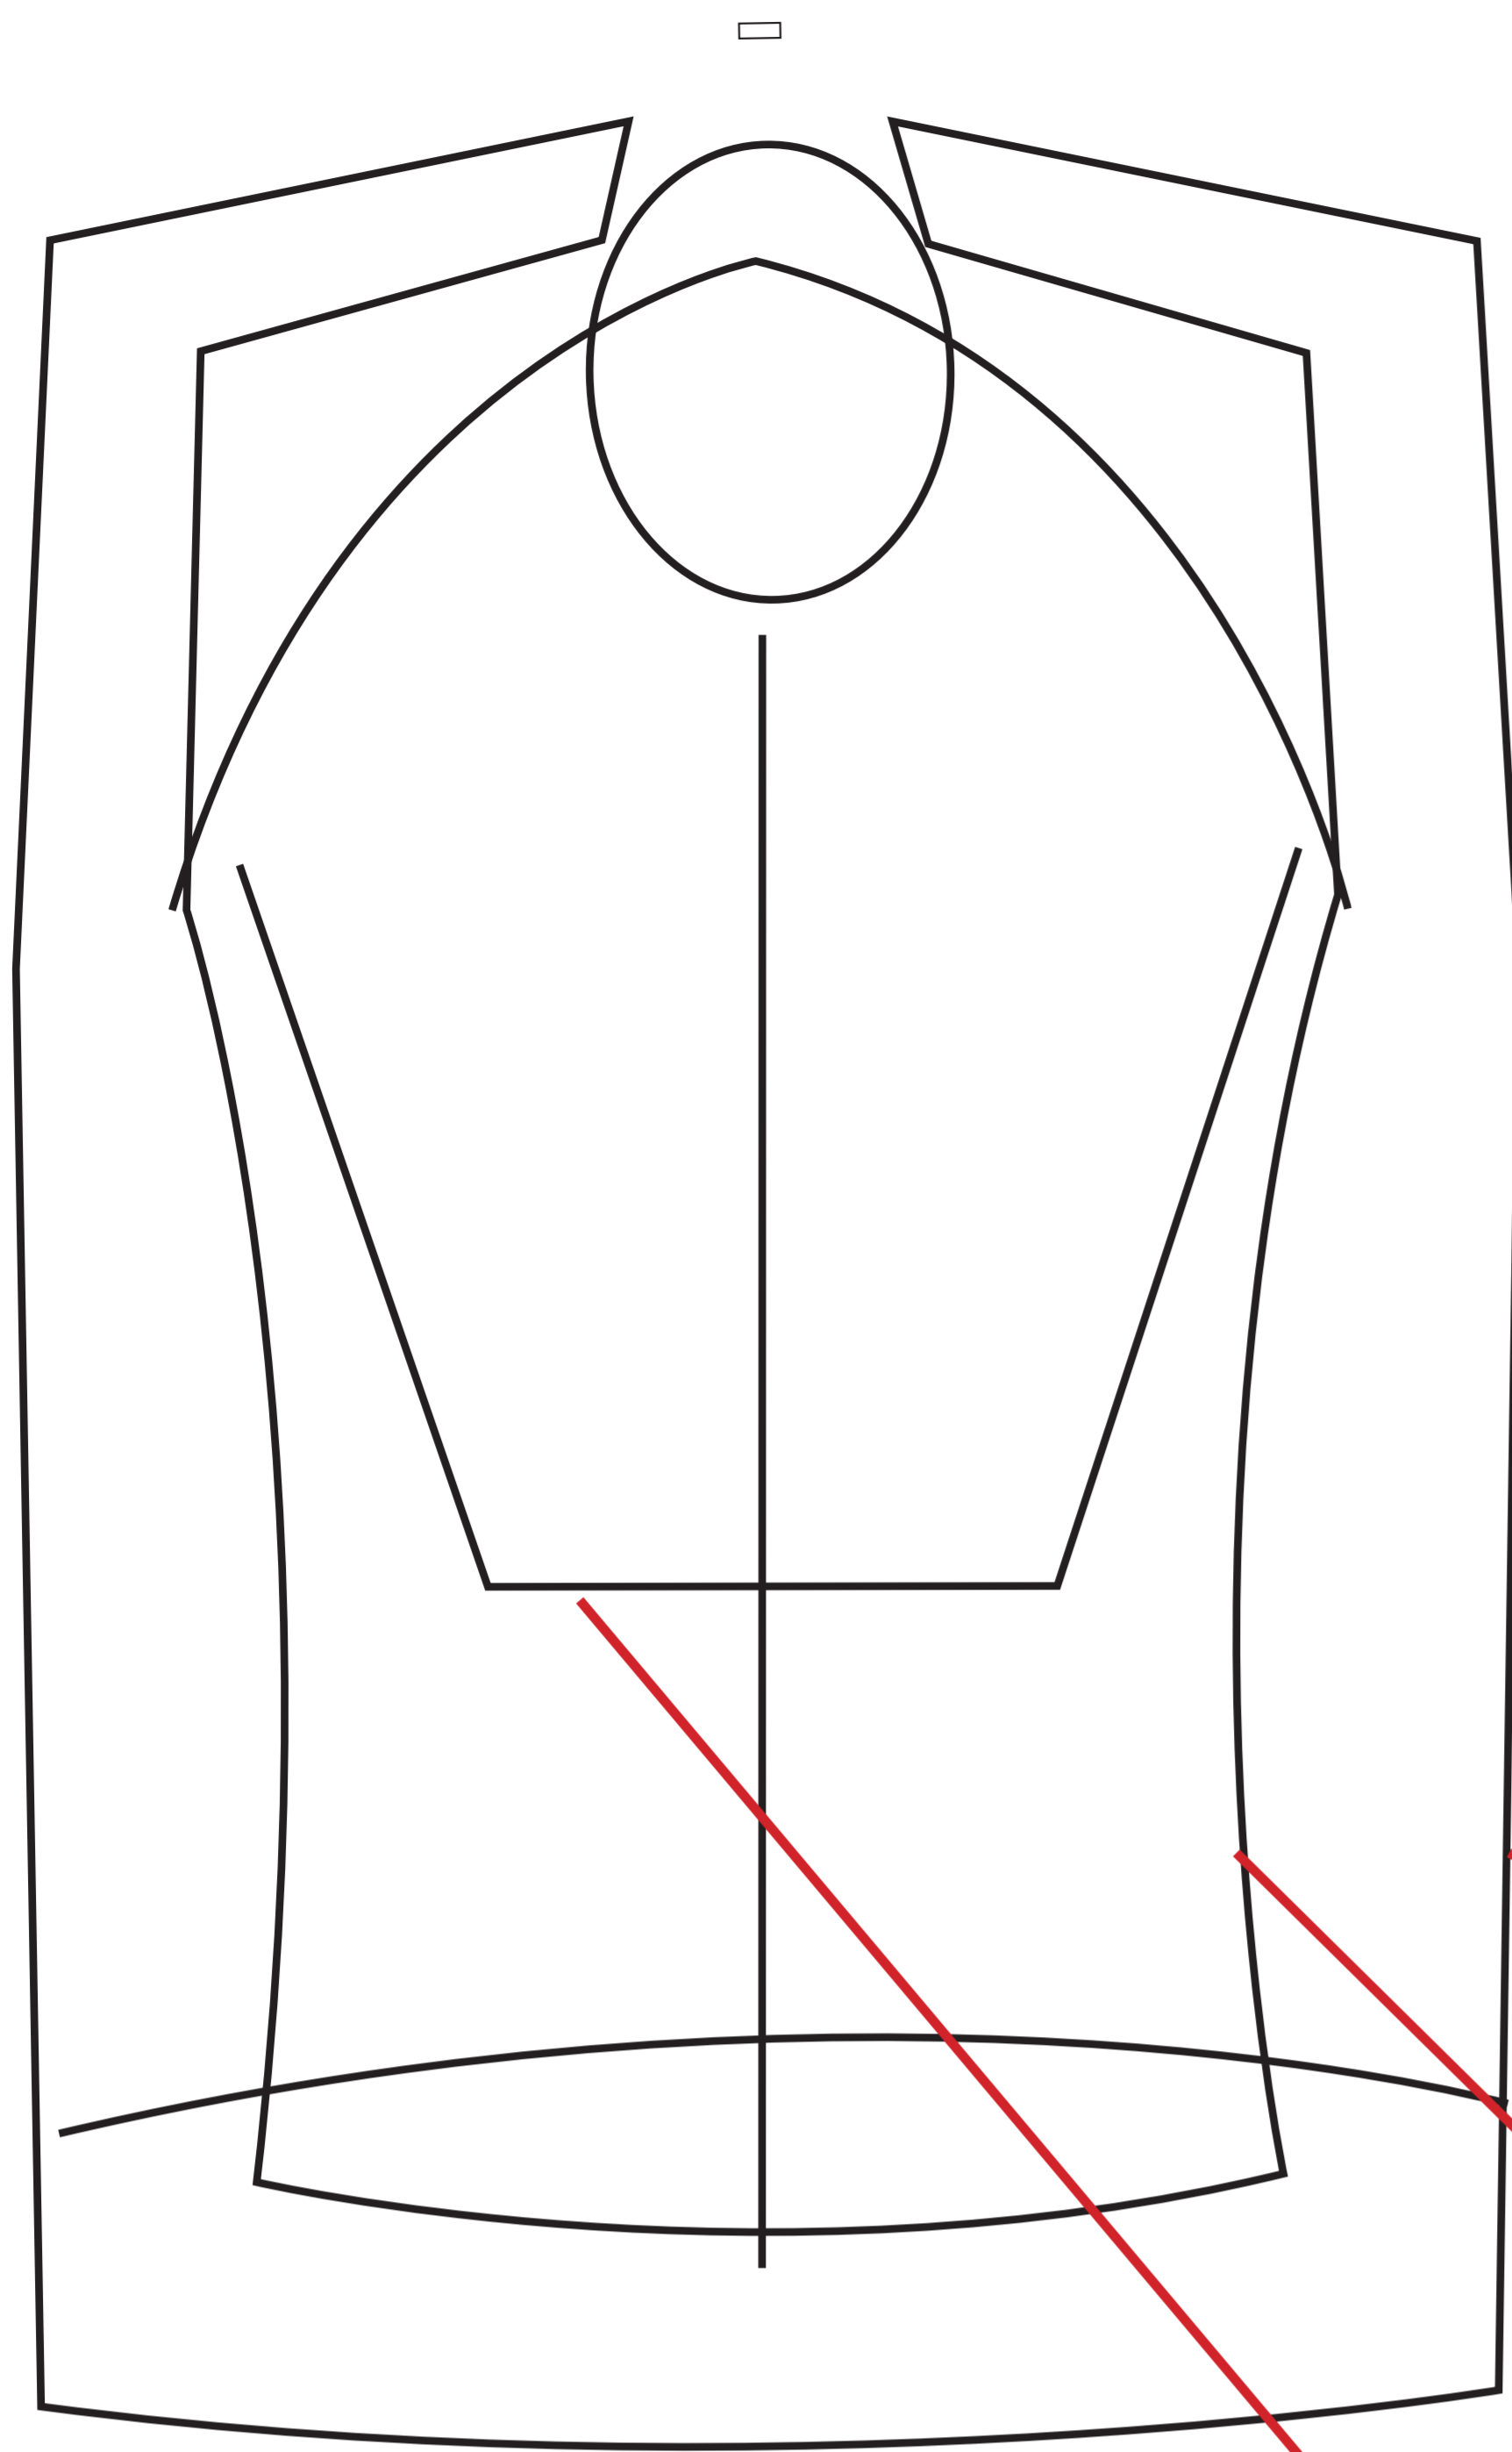

FRONT (AND/OR BACK)

SIDE PANELS (OPTIONAL)

OUTER CONTOUR FOR ALL BACKGROUND COLOR/PATTERNS

SHORTS/TIGHTS SIDE PANELS

INNER CONTOUR MUST CONTAIN ALL LOGOS ETC

SKINSUIT TOP CONTOUR

RAGLAN TYPE SLEEVES

SET-IN TYPE SLEEVES

LONGSLEEVES RAGLAN AND SET-IN TYPE